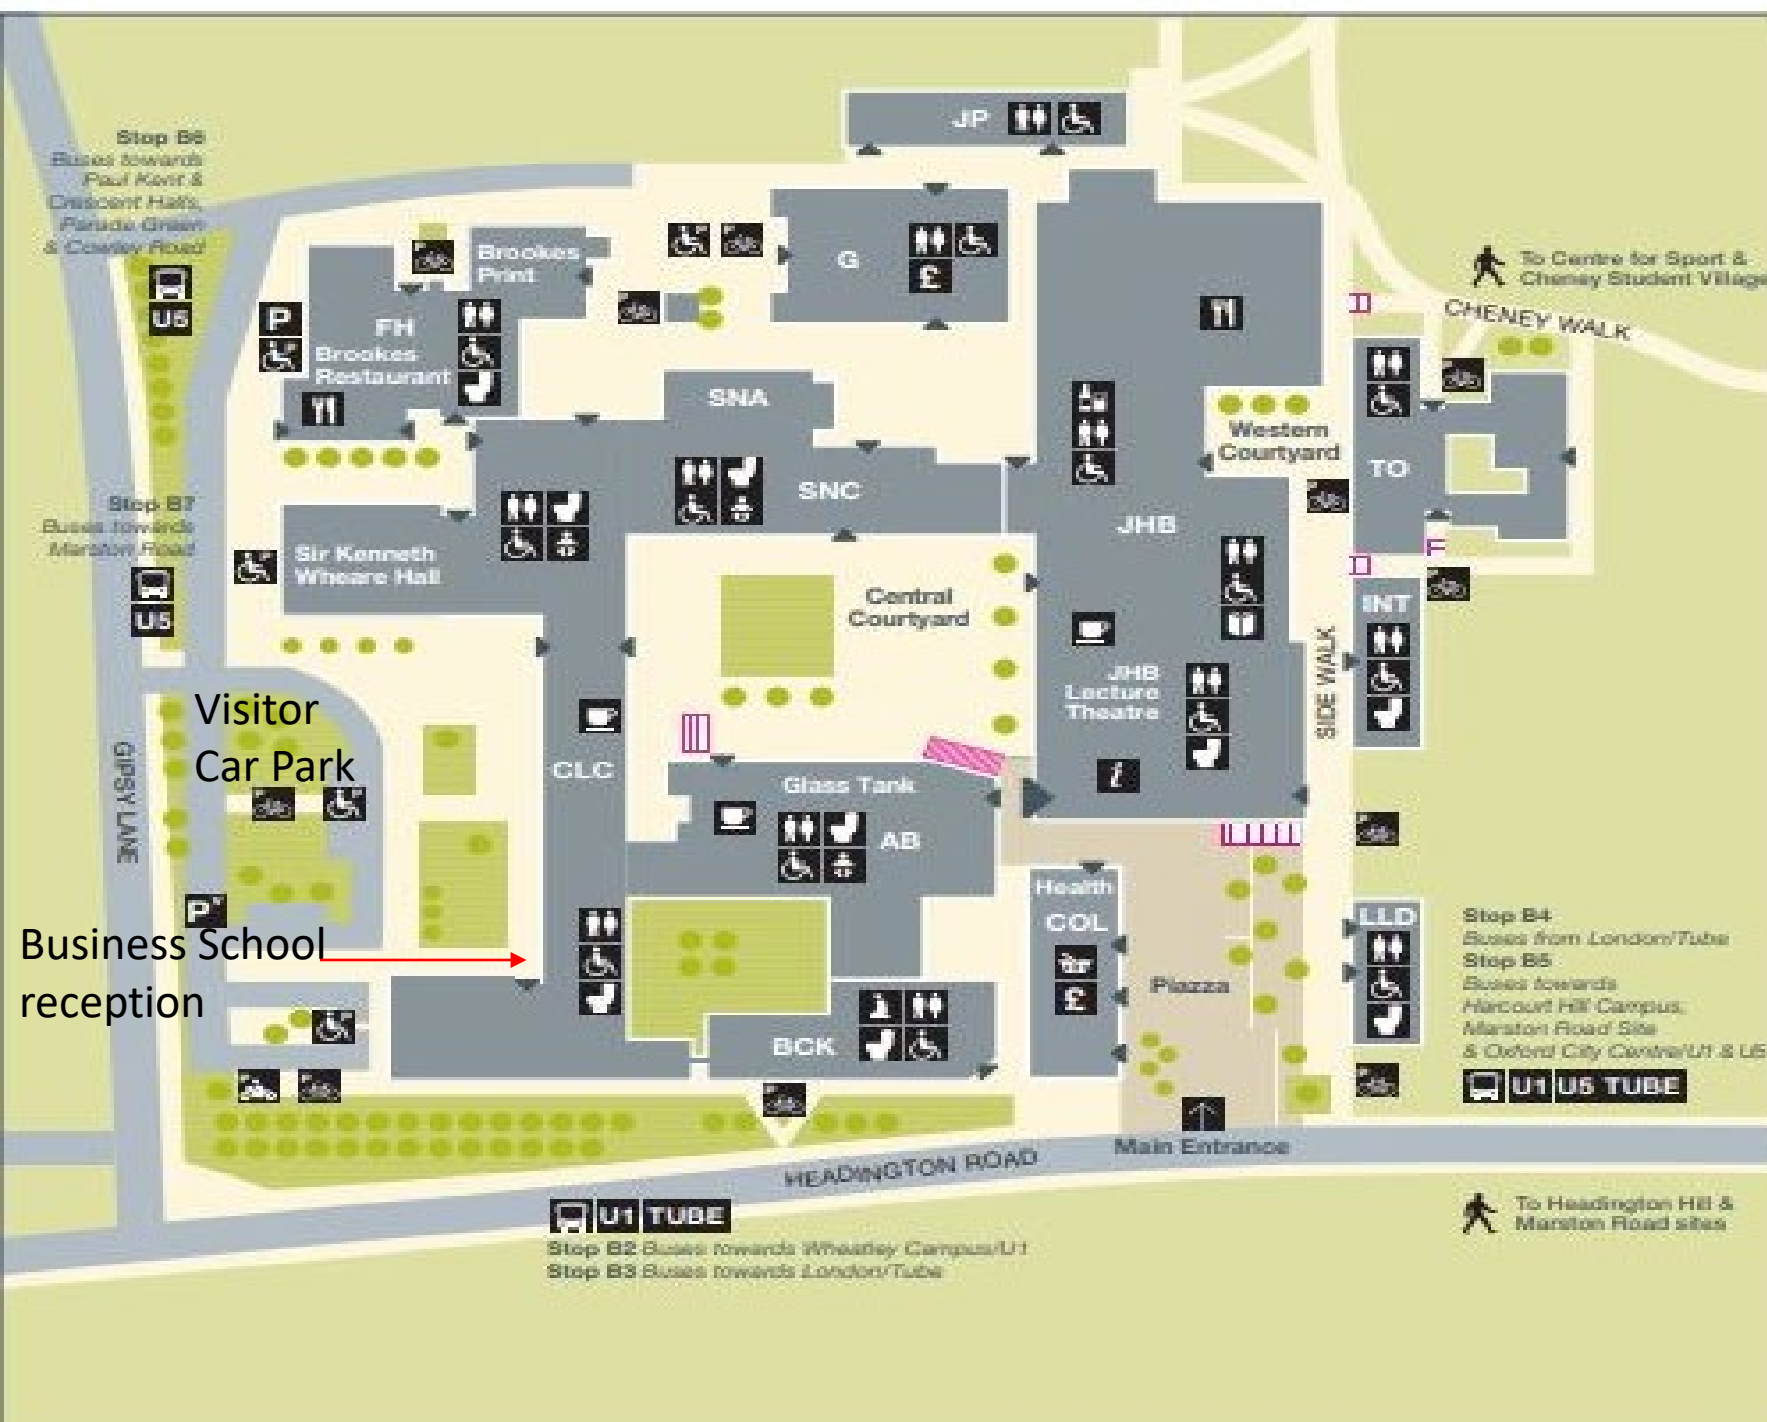

# HEADINGTON CAMPUS

## GIPSY LANE

### JHB. John Henry Brookes Building

Main Reception  
Brookes Union  
Café Central  
Careers Centre  
Dell  
IT Service Desk  
Library  
Student Central  
Taylor's Yard  
The Terrace  
Upgrade  
24-hour computer rooms

### TO. Tonge

Bi Innovation Hub  
English & Modern Languages  
History, Philosophy & Culture

- |  |             |  |                        |  |                    |
|--|-------------|--|------------------------|--|--------------------|
|  | Information |  | Cash Point             |  | Bus Stop           |
|  | Library     |  | Multifish Room         |  | Parking            |
|  | Restaurant  |  | Toilets                |  | Accessible Parking |
|  | Cafe        |  | Accessible Toilets     |  | Cycle Parking      |
|  | Bar         |  | Gender Neutral Toilets |  | Steps              |
|  | Shop        |  | Baby change            |  |                    |